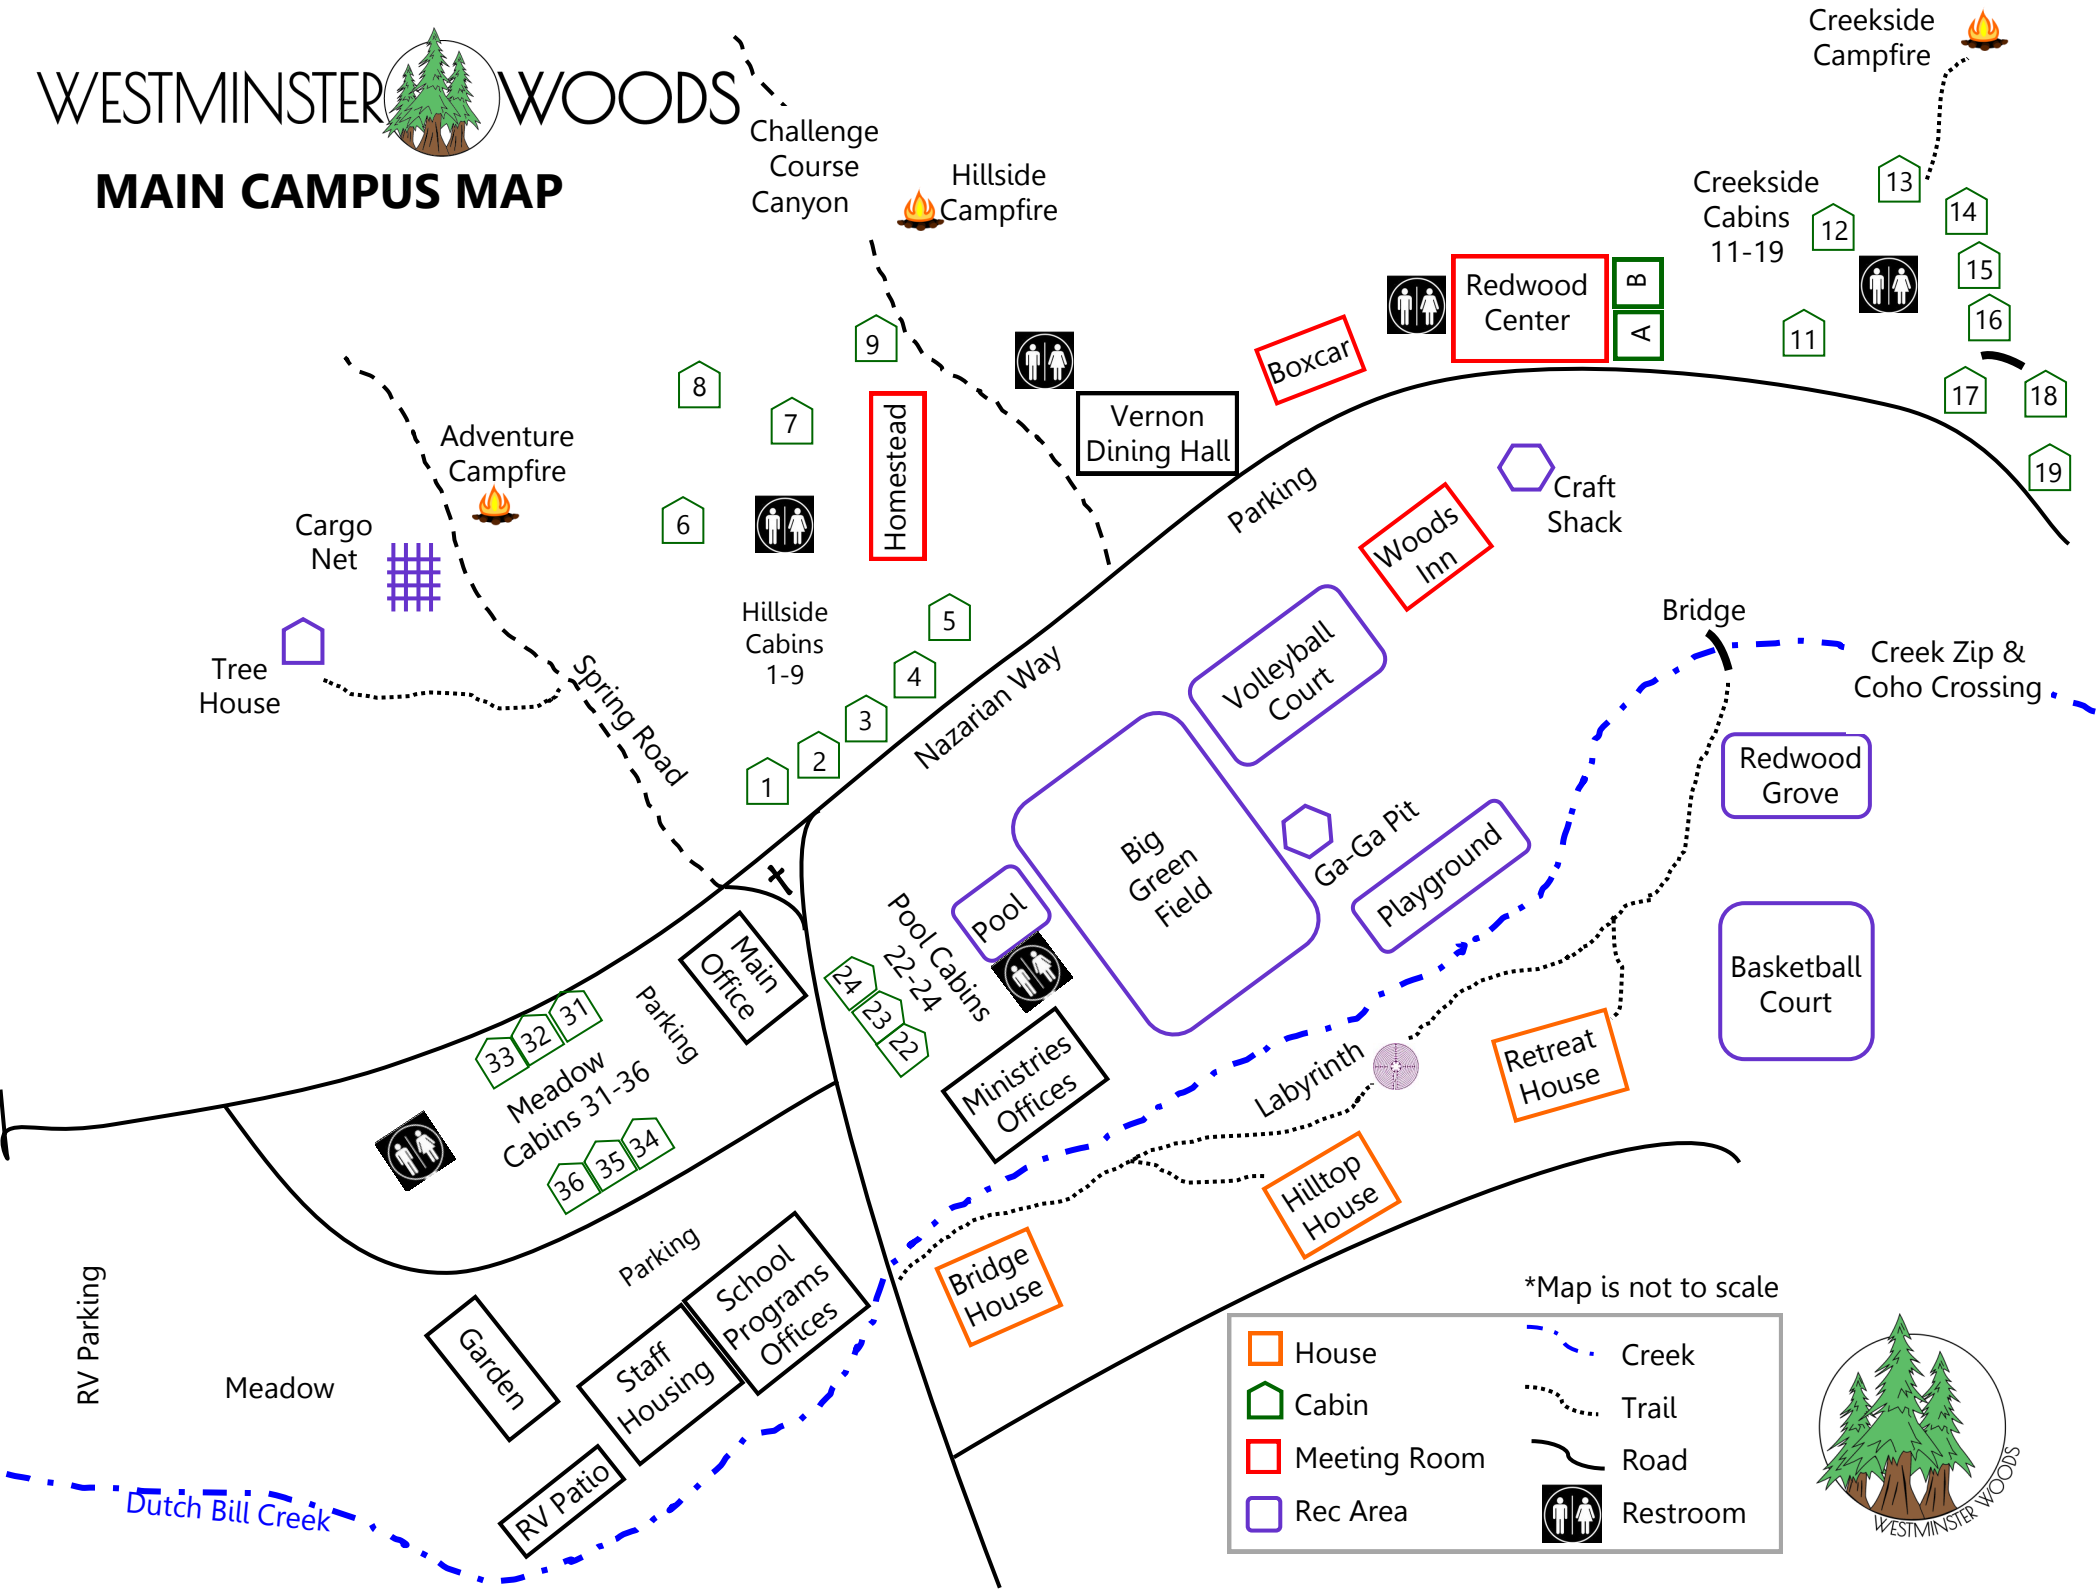

WESTMINSTER WOODS

MAIN CAMPUS MAP

*Map is not to scale

	House		Creek
	Cabin		Trail
	Meeting Room		Road
	Rec Area		Restroom